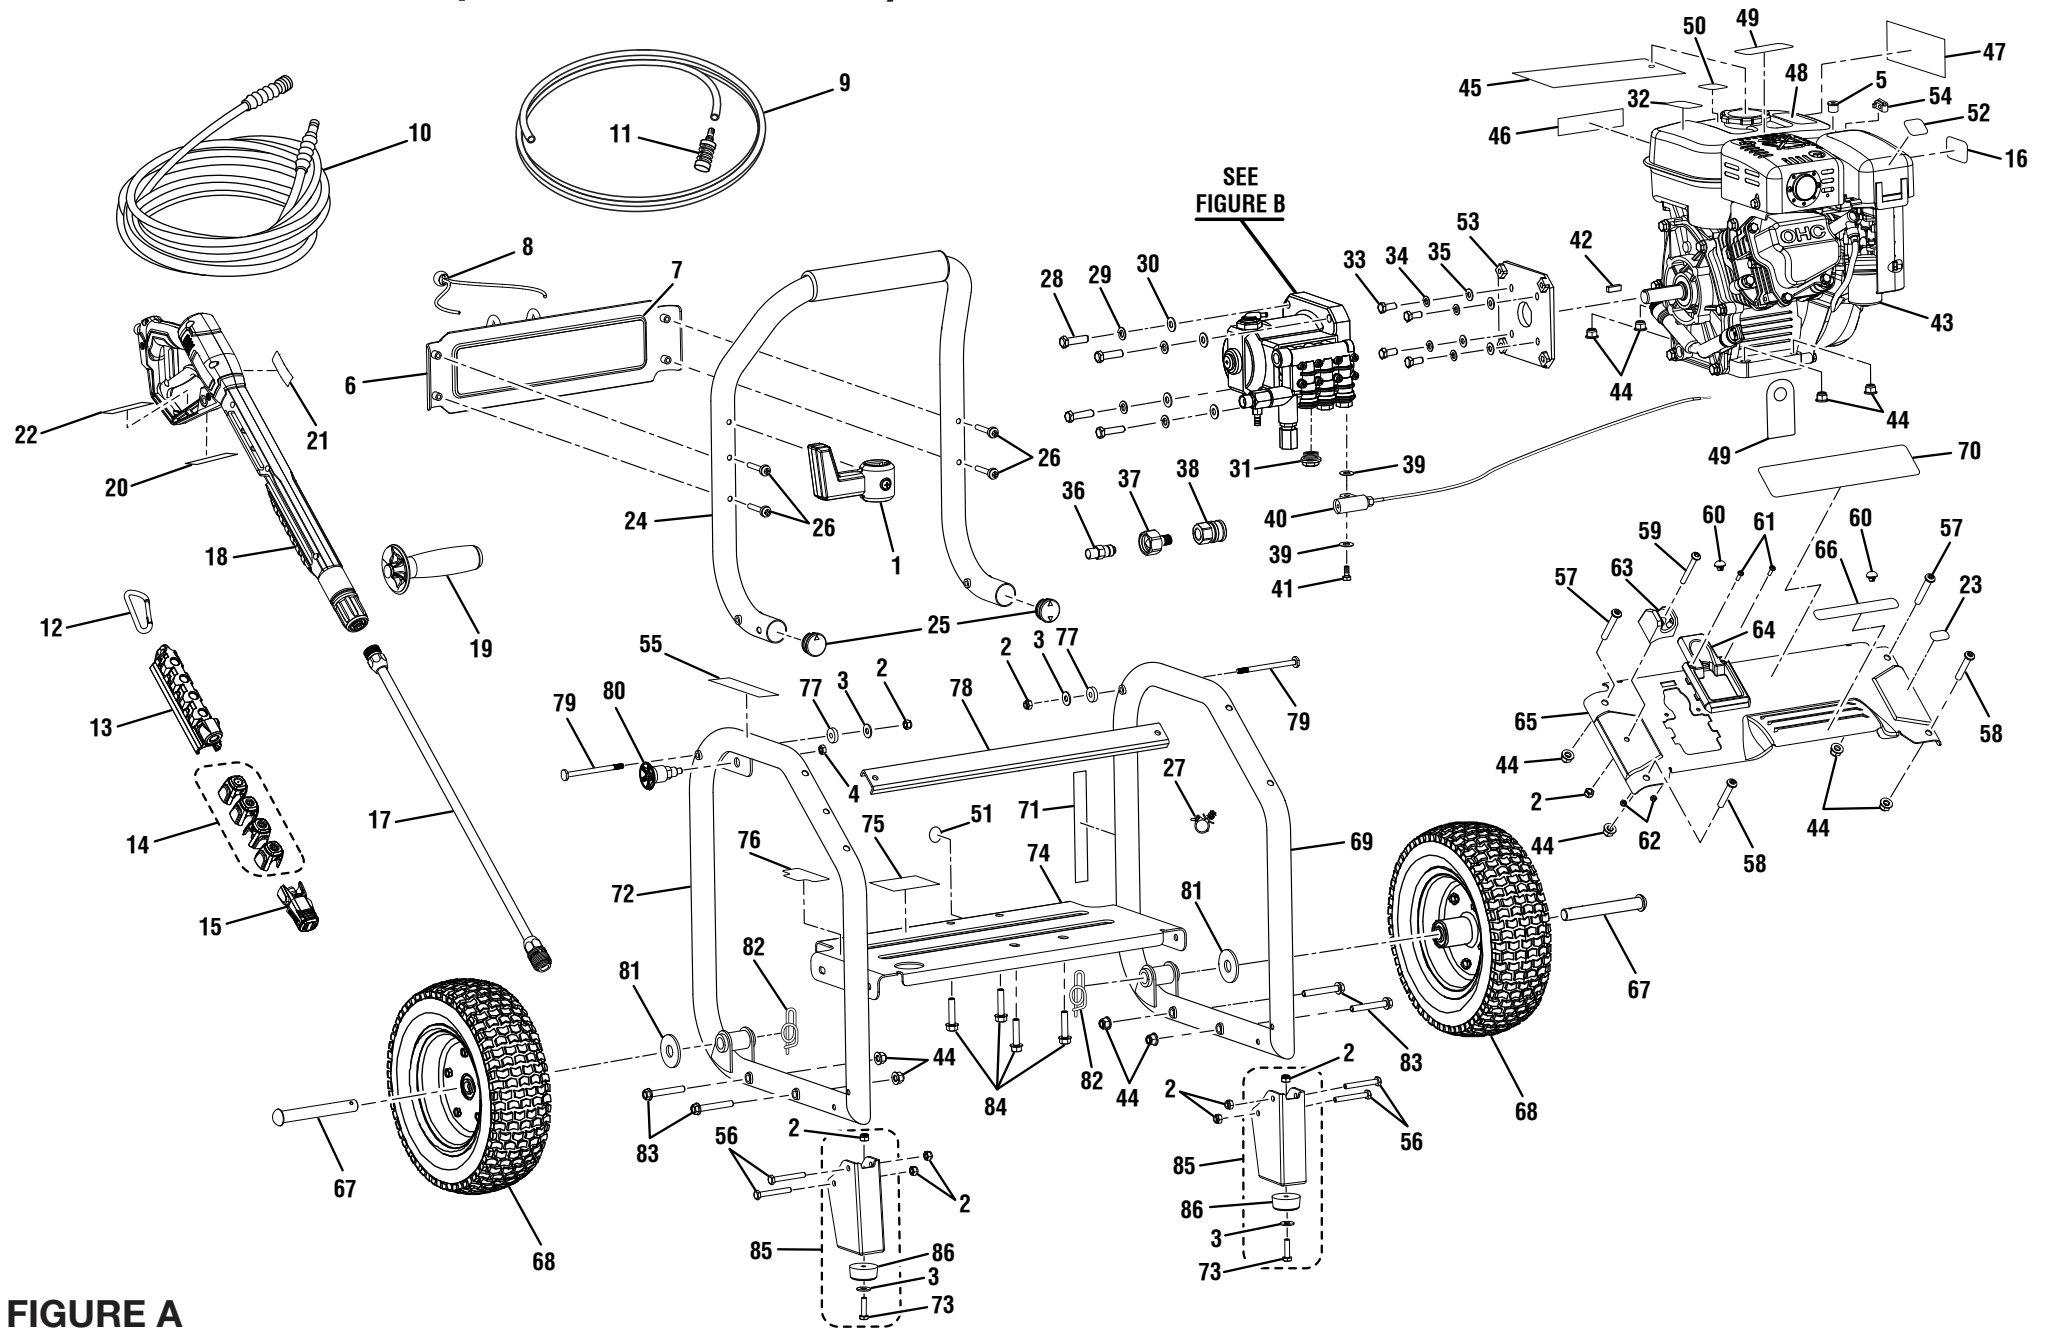

Model No. 986002 (Item No. GV80706)

FIGURE A

Model No. 986002 (Item No. GV80706) Gasoline Pressure Washer